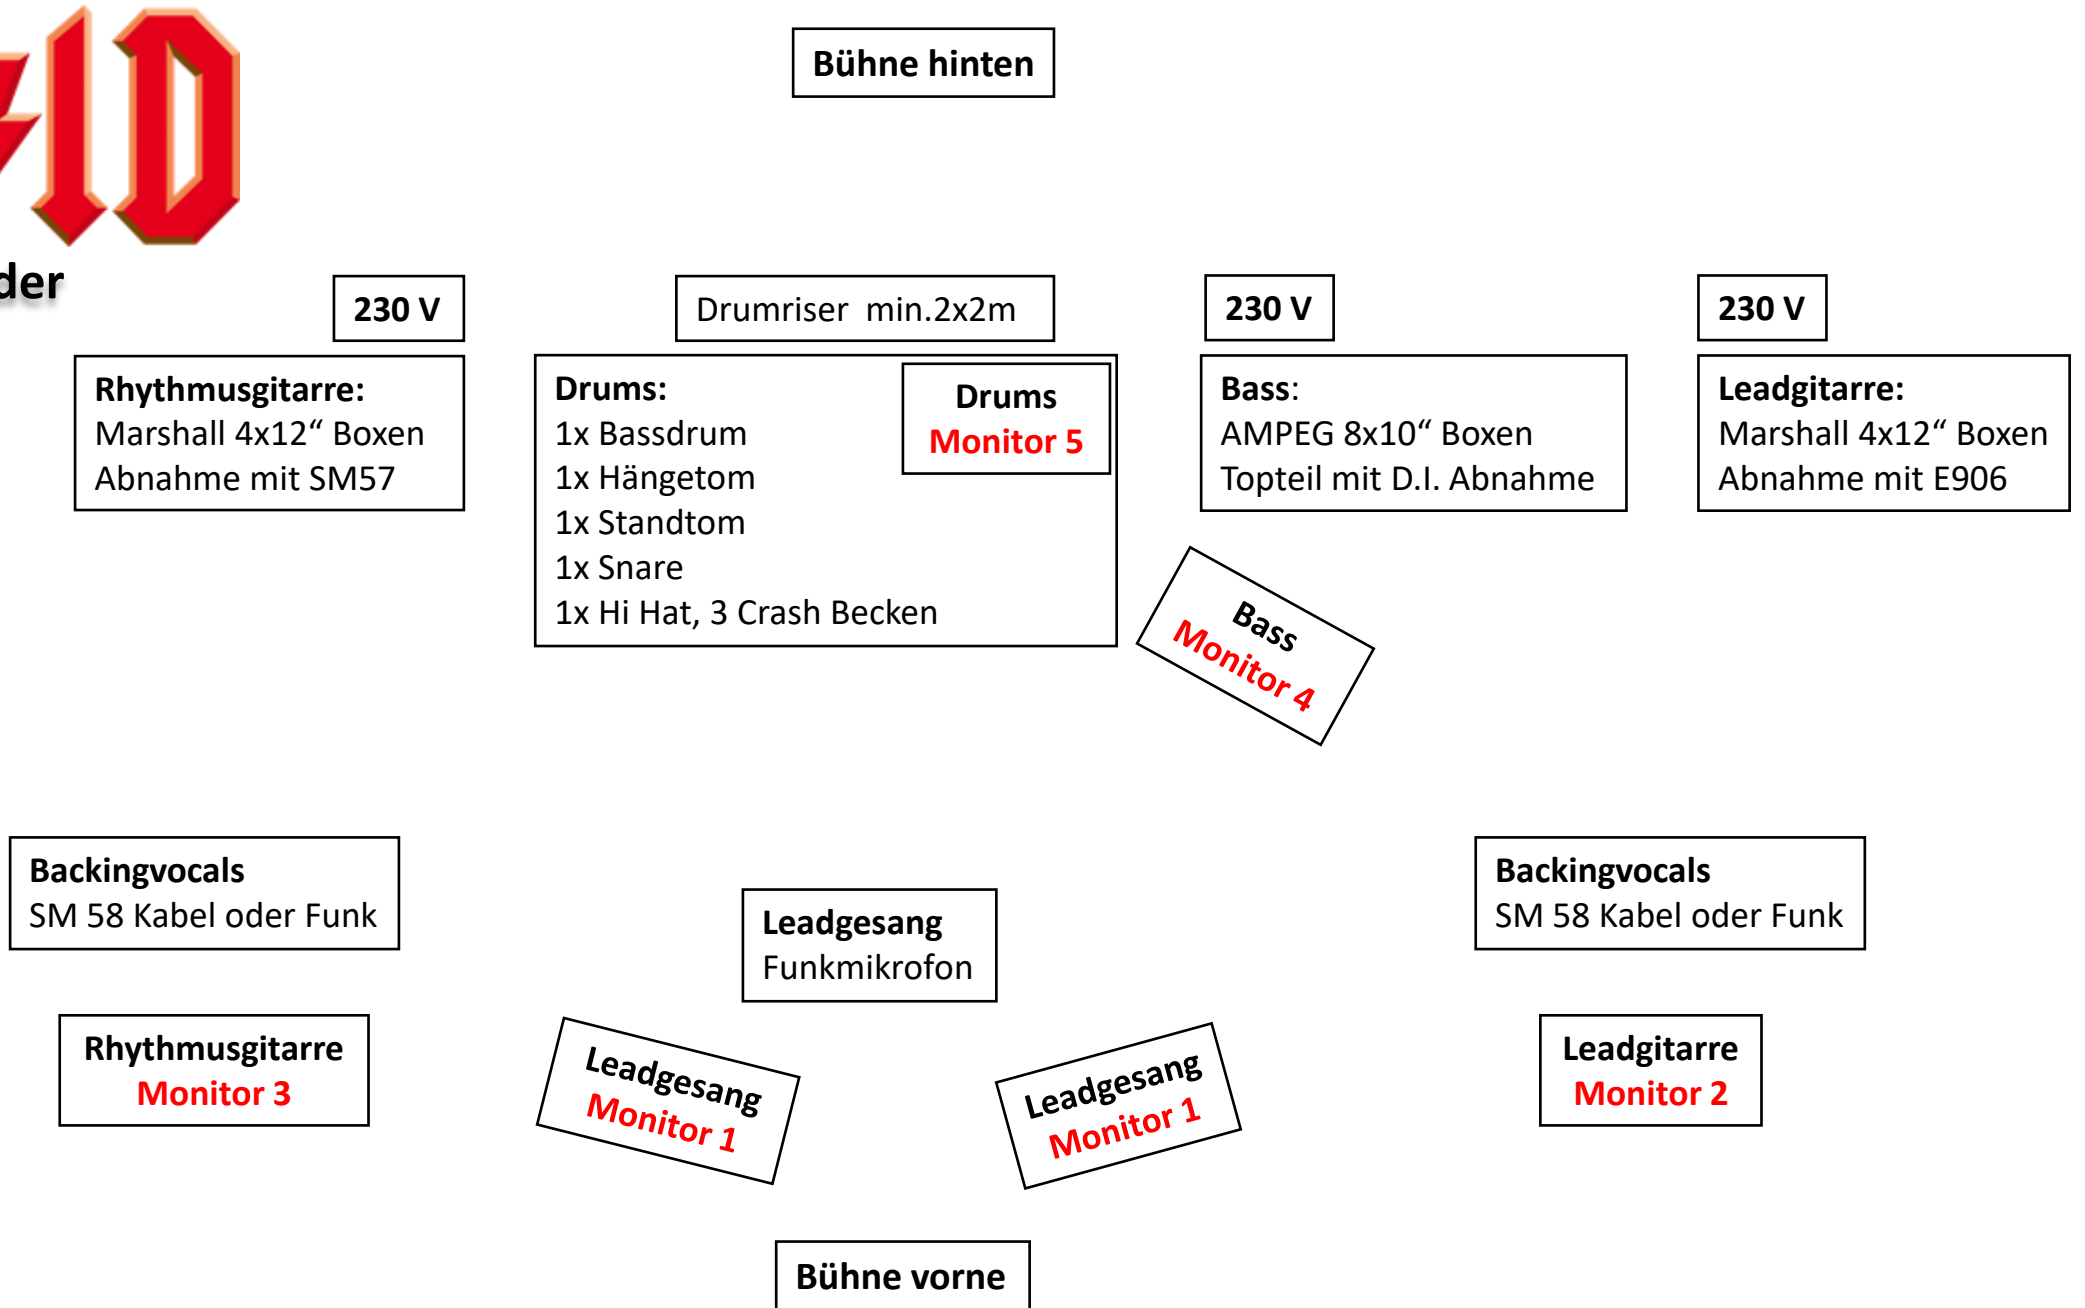

Technical Rider

Technical Rider

Kanalliste Drums:

- 1 Bassdrum
- 2 Snare top
- 3 Snare bottom
- 4 Tom 1
- 5 Tom 2
- 6 Hi Hat
- 7 Overhead li
- 8 Overhead re

Kanalliste (Git, Bass, Backings):

- 9 Bass (D.I.)
- 10 Gitarre Lead (E906)
- 11 Gitarre Rhythm (SM57)
- 12 Lead Vocals (Funk)
- 13 Backing Vocals li (Funk/ SM58)
- 14 Backing Vocals re (Funk/ SM58)

Band:

Christian „KEULE“	Lead Vocals
Ralf Kessler	Lead Gitarre
Ekki	Rhythmus Gitarre/ Backings
Wolle	Bass/ Backings
Jens	Drums

Monitoring:

Keule	(1)- Voice, Gitarren, Bass, Kick
Ralf	(2)- Rhythmus Gitarre, Backings
Ekki	(3)- Lead Gitarre, Lead Vocals, Backings
Wolle	(4)- Rhythmus Gitarre, Voice
Jens	(5)- Rhythmus Gitarre, Lead Gitarre, Lead Vocals